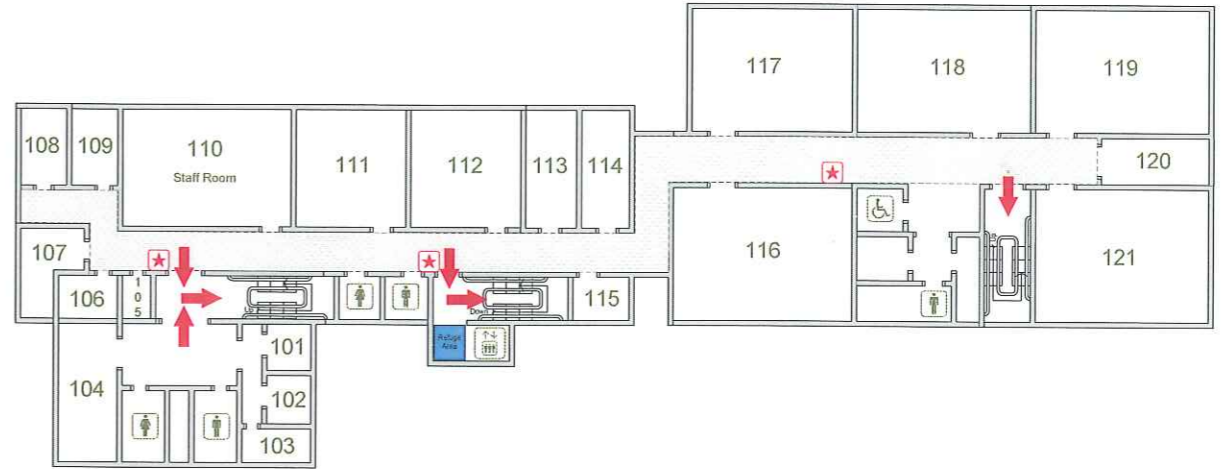

Barbican Road

Legend

-  Fire Exits
-  Fire Refuge
-  Fire alarm push pad
-  First Aid Kits
-  Female Toilets
-  Male Toilets
-  Disabled Toilets

Second Floor

First Floor

Ground Floor

Carpark

Access to Looe Sports Hall →

Playground

(Emergency Evacuation Assembly Area – Please see attached Sheet)