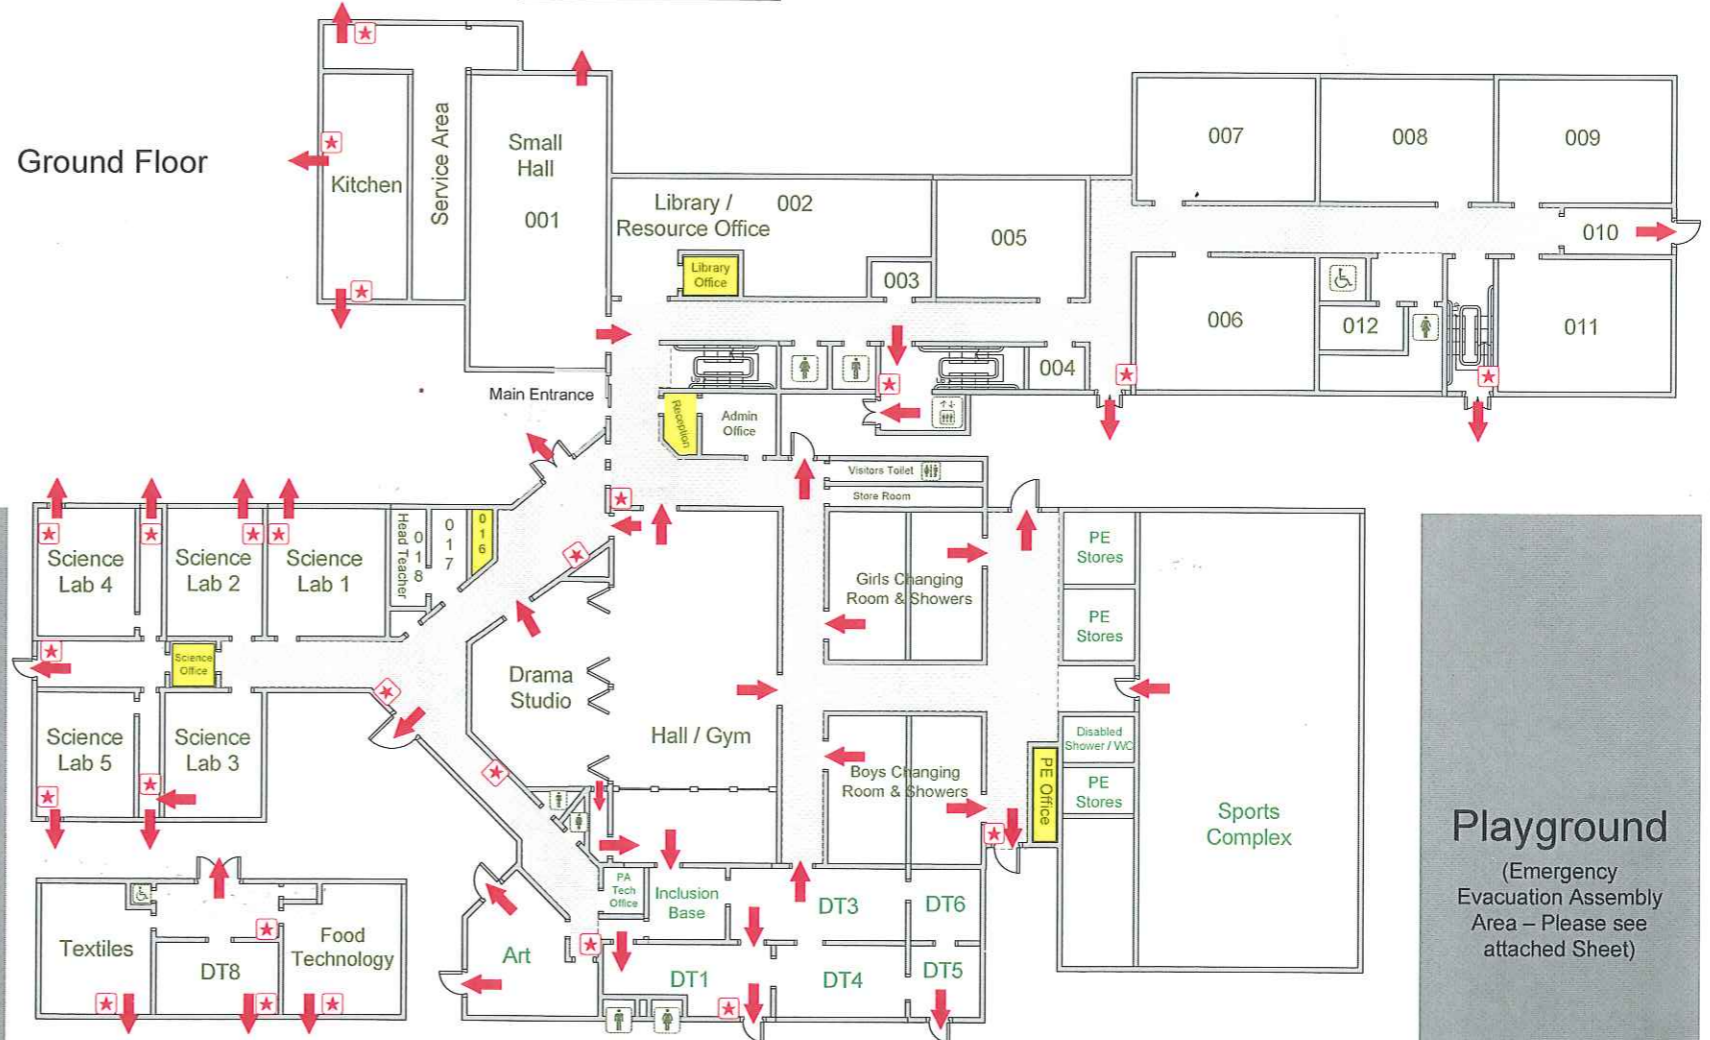

Barbican Road

Legend

-  Fire Exits
-  Fire Refuge
-  Fire alarm push pad
-  First Aid Kits
-  Female Toilets
-  Male Toilets
-  Disabled Toilets

Second Floor

First Floor

Ground Floor

Carpark

Access to Looe Sports Hall →

Playground

(Emergency Evacuation Assembly Area – Please see attached Sheet)