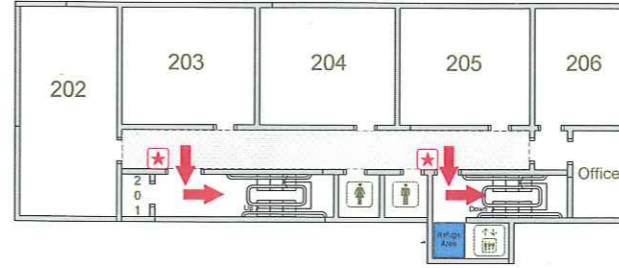

Barbican Road

Legend

-  Fire Exits
-  Fire Refuge
-  Fire alarm push pad
-  First Aid Kits
-  Female Toilets
-  Male Toilets
-  Disabled Toilets

Second Floor

First Floor

Ground Floor

Carpark

Access to Looe Sports Hall →

Playground

(Emergency Evacuation Assembly Area – Please see attached Sheet)